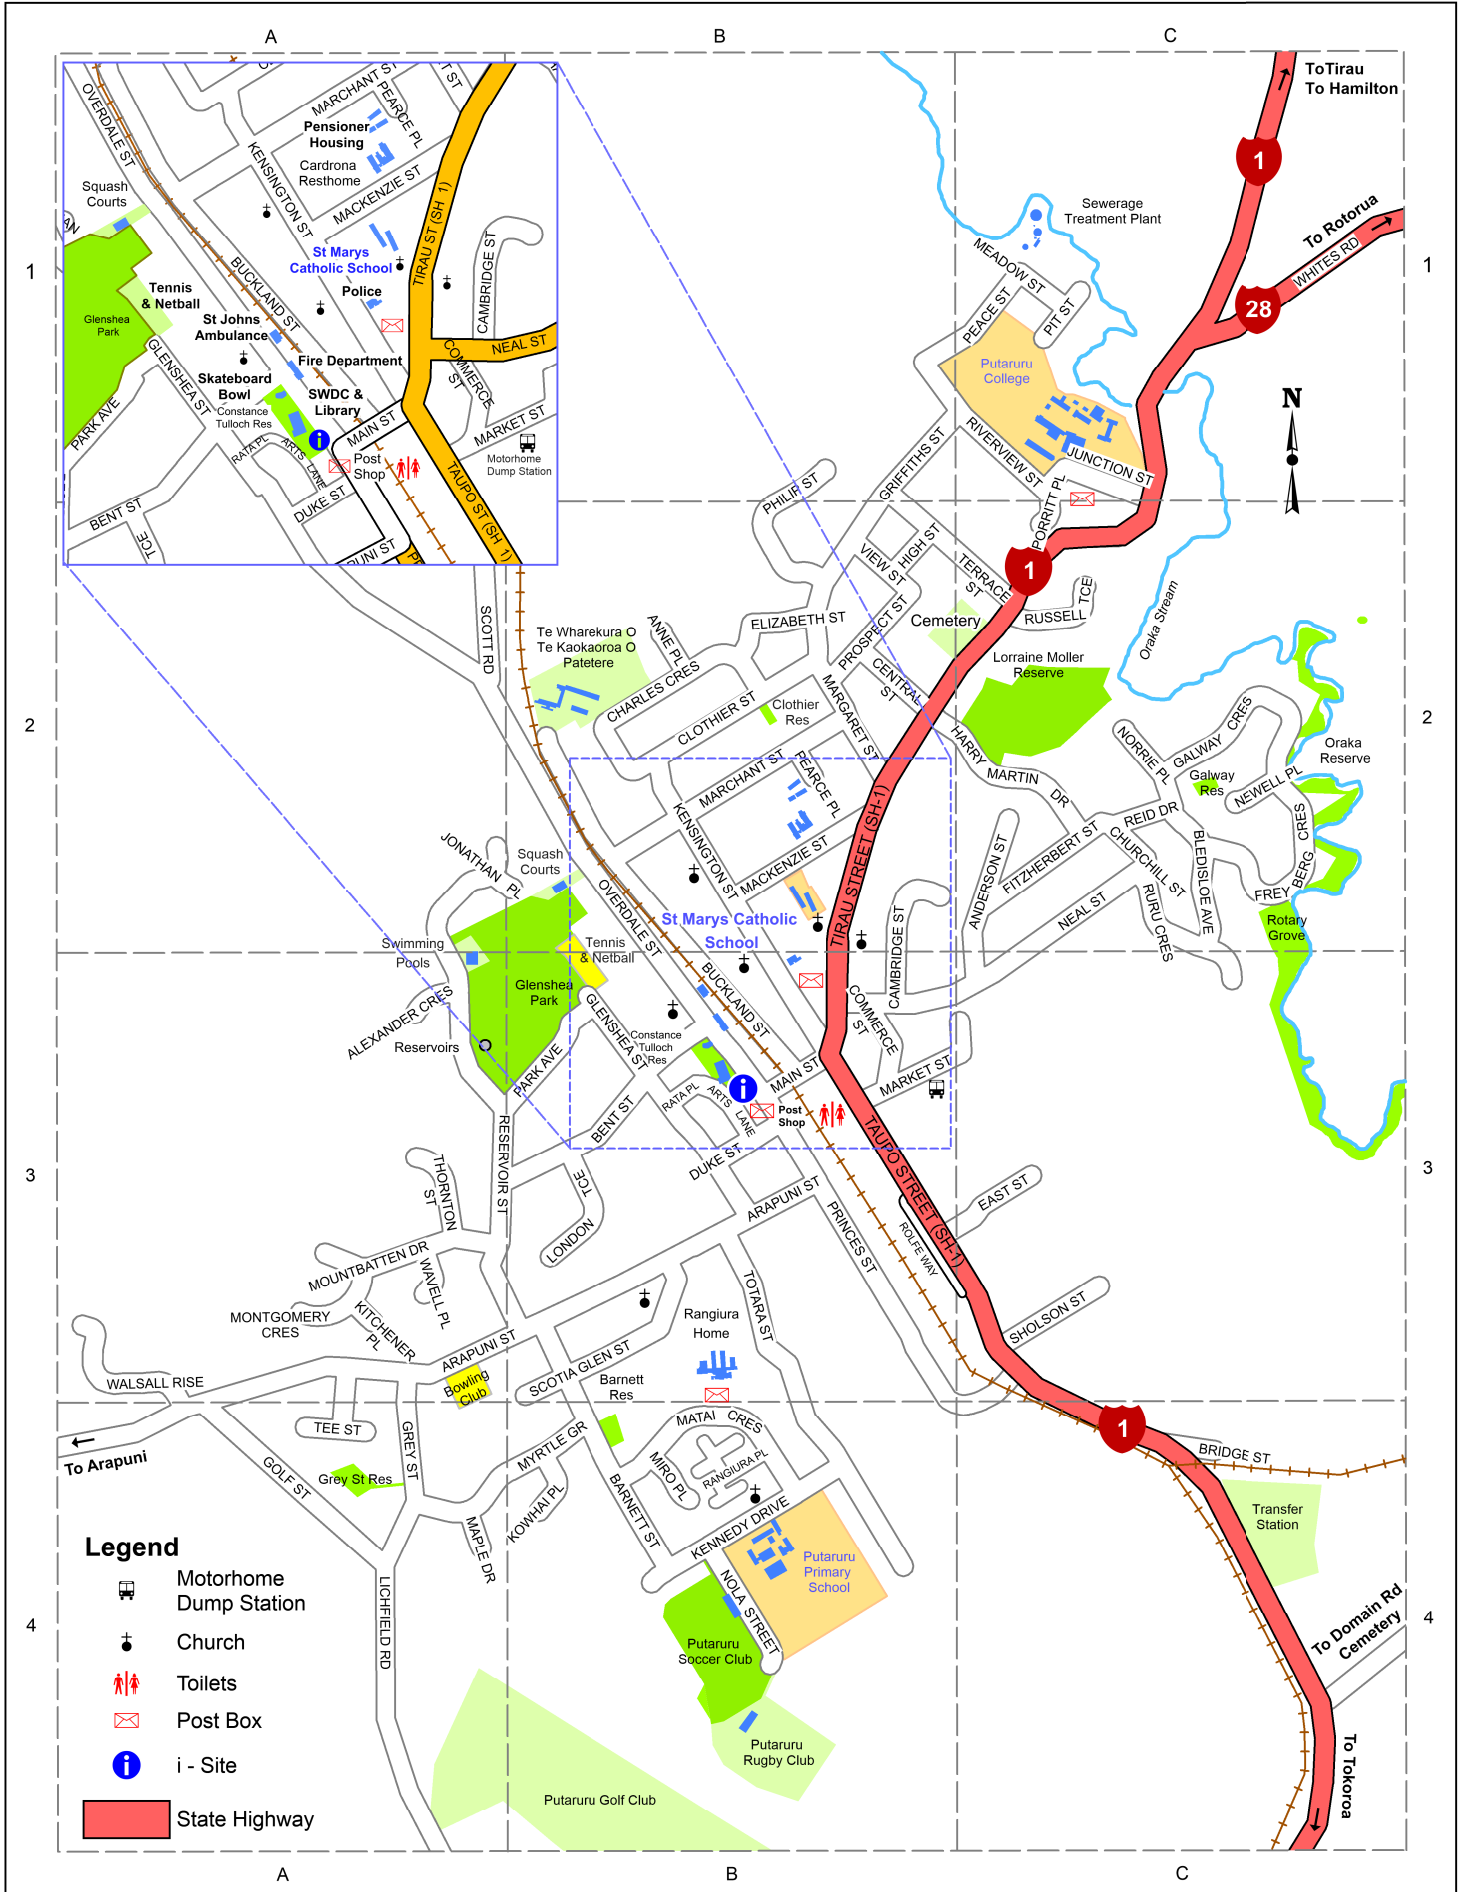

PUTARURU STREET MAP

Street Index

A	Alexander Crescent	A3	Charles Crescent	B2	Gleneshea Street	B3	Lichfield Road	A4	Myrtle Grove	B4	Princes Street	B3	T	Taupo Street (SH 1)	B3
B	Anderson Street	C2	Churchill Street	C2	Golf Street	A4	London Terrace	B3	N	C2	Prospect Street	B2	R	Tee Street	A4
C	Anne Place	B2	Clothing Street	B2	Grey Street	A4	London Terrace	B3	Neal Street	C2	Rangjura Place	B4	T	Terrace Street	C2
D	Arapuni Street	B3	Commerce Street	B3	Griffiths Street	B1	Mackenzie Street	B2	Newell Place	C2	Rata Place	B3	V	Thornton Street	A3
E	Arts Lane	B3	Domain Road	C4	Harry Martin Drive	C2	Main Street	B3	Nola Street	C2	Reid Drive	C2	W	Tirau Street (SH 1)	B2
F	Barnett Street	B4	Duke Street	B3	High Street	B2	Maple Drive	A4	Norrie Place	C2	Reservoir Street	A3	X	Totara Street	B3
G	Bent Street	B3	East Street	C3	Jonathan Place	A2	Marchant Street	B2	Overdale Street	B2	Riverview Street	C1	Y	Totara Street	B3
H	Bledisloe Avenue	C2	Elizabeth Street	B2	Jonathan Place	C1	Margaret Street	B3	Park Avenue	B3	Rolf Way	B3	Z	View Street	B2
I	Bridge Street	C4	Fitzherbert Street	C2	Kennedy Drive	B4	Market Street	B2	Peace Street	C1	Ruru Crescent	C2	AA	Walsall Rise	A3
J	Buckland Street	B3	Freyberg Crescent	C2	Kensington Place	B2	Matai Crescent	C4	Pearce Place	B2	Russell Terrace	C2	AB	Whites Road (SH 28)	C1
K	Cambridge Street	B3	Galway Crescent	C2	Kitchener Place	A3	Meadow Street	B1	Philip Street	C1	Scott Road	B3	AC		
L	Central Street	B2			Kowhai Place	B4	Montgomery Crescent	A4	Pit Street	B1	Sholson Street	A2	AD		
M							Mountbatten Drive	A3	Porritt Place	C2		C3	AE		