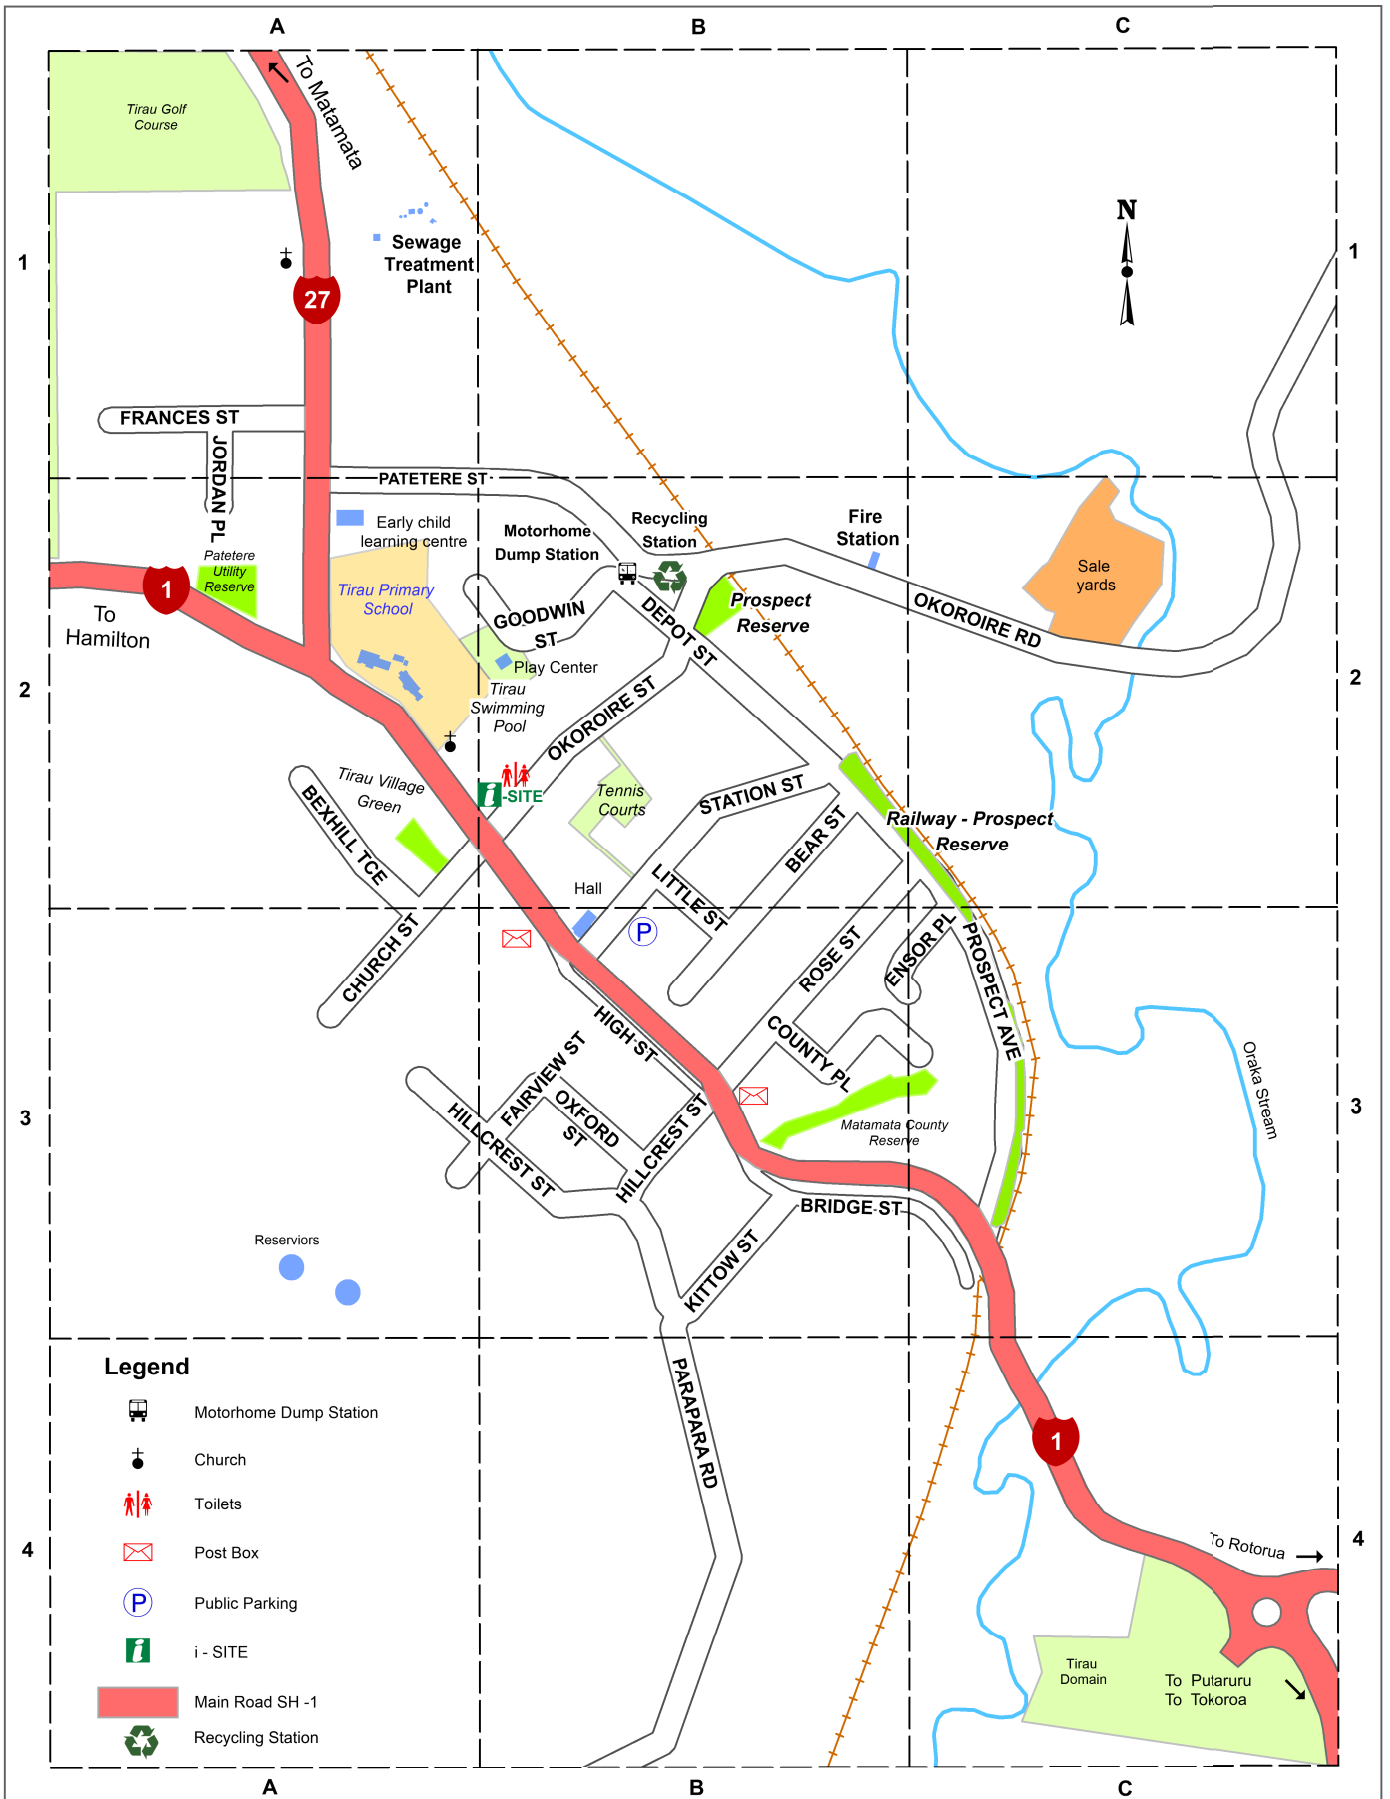

# TIRAU STREET MAP

## Street Index

Bear Street	B2	Ensor Place	C3	Jordan Place	A1	Parapara Road	B4
Bexhill Terrace	A2	Fairview Street	B3	Kittow Street	B3	Patetere Street	A2
Bridge Street	B3	Frances Street	A1	Little Street	B2	Prospect Avenue	C3
Church Street	A3	Goodwin Street	B2	Okoroire Road	C2	Rose Street	B3
County Place	B3	High Street	B3	Okoroire Street	B2	Station Street	B2
Depot Street	B2	Hillcrest Street	B3	Oxford Street	B3		