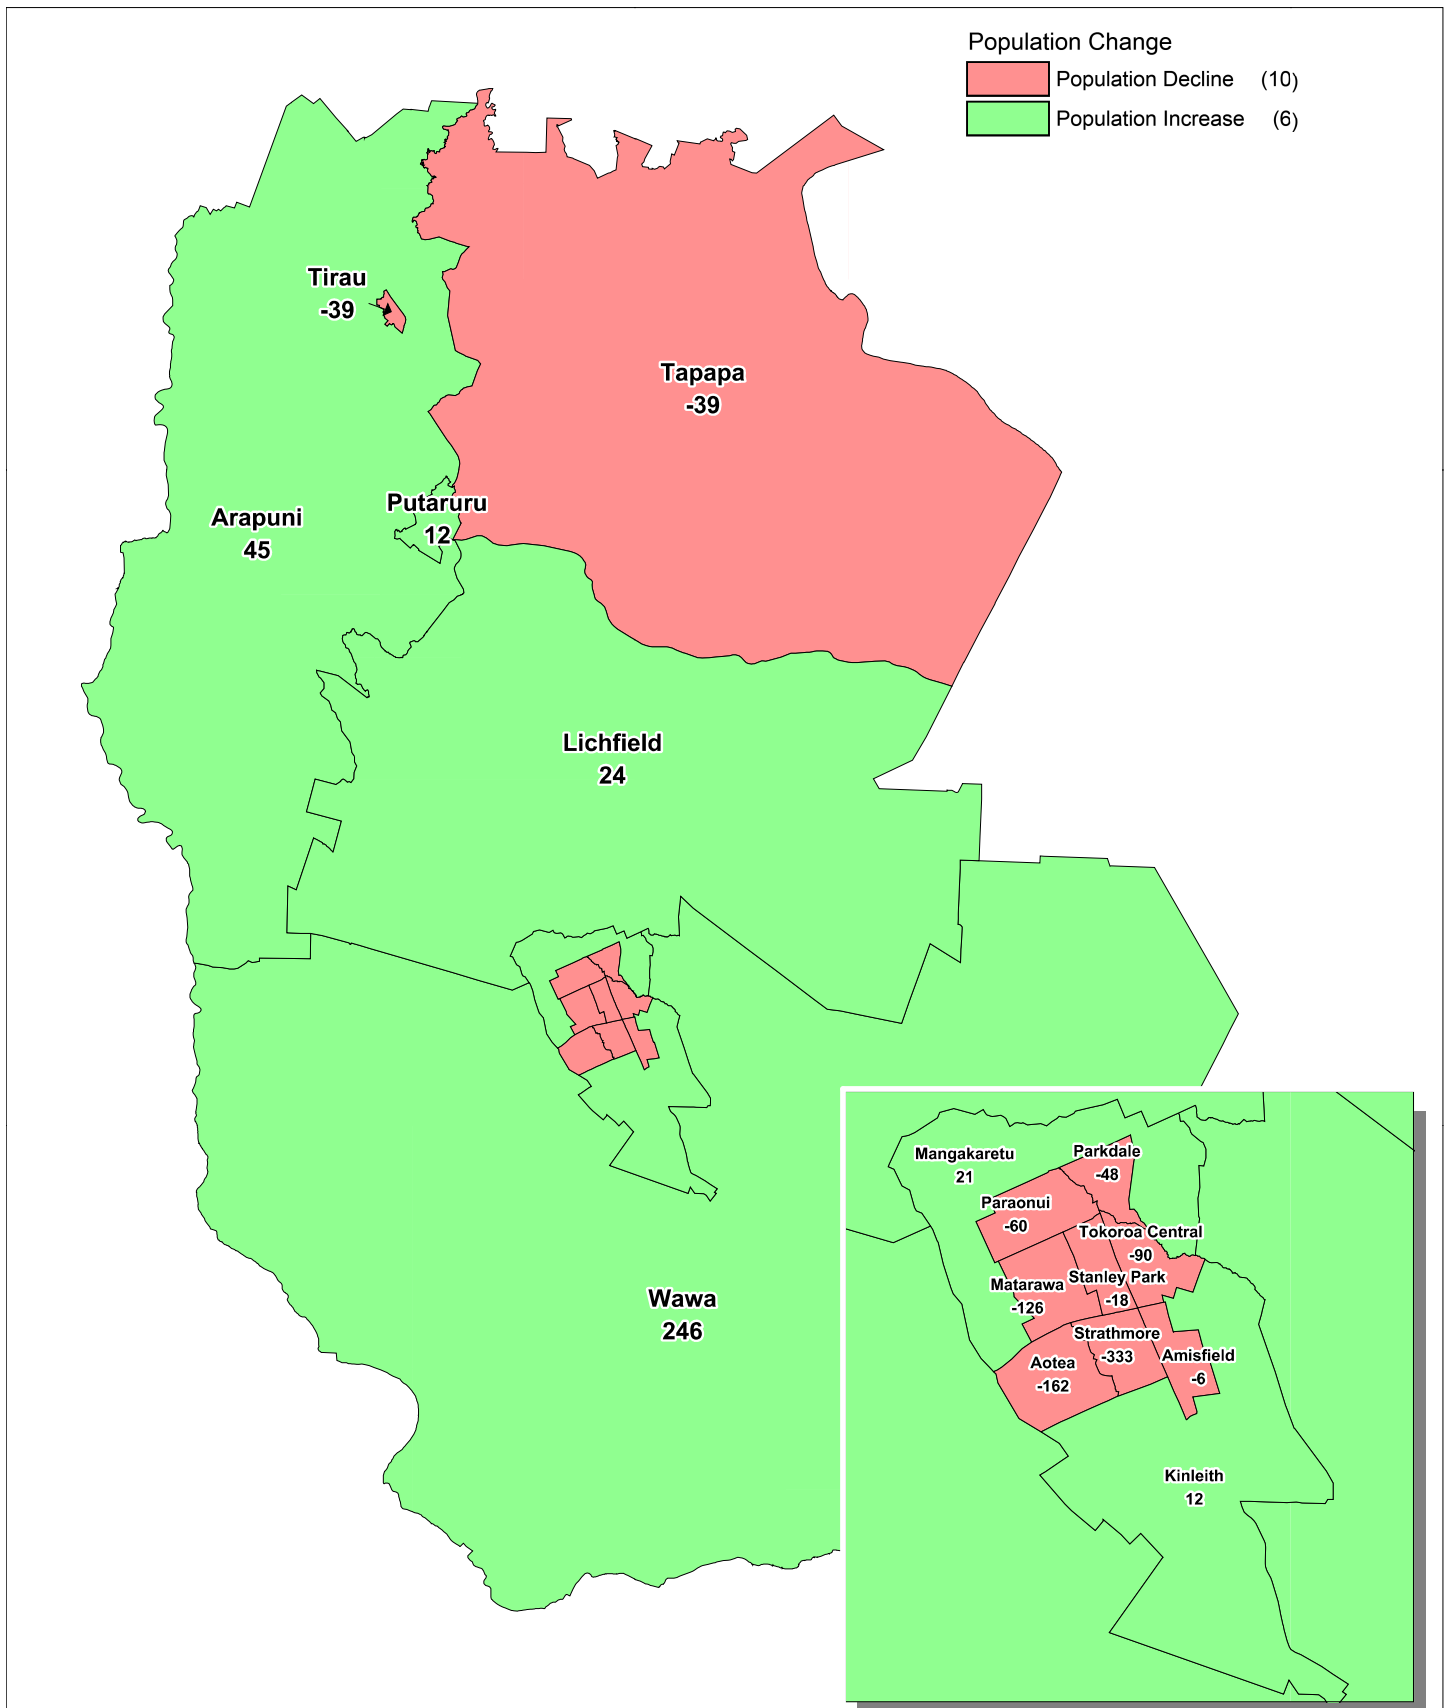

# POPULATION CHANGE 2006 TO 2013 USUALLY RESIDENT BY AREA UNIT

Any dimensions given are indicative and are not of Survey Grade Accuracy.

The information on this map has copyrights; contact the South Waikato District Council before reproduction.  
The level of accuracy of the information may vary; contact the South Waikato District Council for details.  
The South Waikato District Council is not responsible for consequences due to inaccuracies on this map.